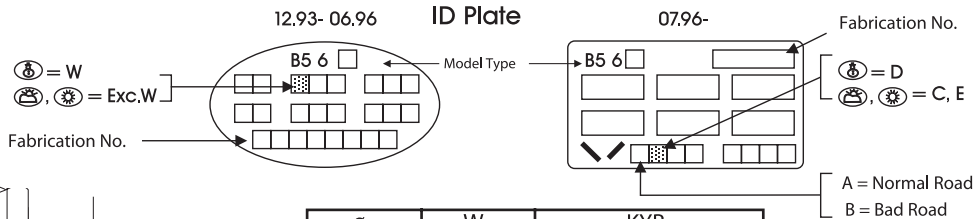

MODEL FAHRZEUG MODELE	YEAR JAHR ANNEE	FRONT/VORNE/AVANT			REAR/HINTEN/ARRIERE		
		PREMIUM Oil	EXCEL-G Twin-tube Gas	GAS-A-JUST Mono-tube Gas	PREMIUM Oil	EXCEL-G Twin-tube Gas	GAS-A-JUST Mono-tube Gas

Renault (F)

Laguna I Exc.

1.6 16V (B561, B568) 1.9 dTi (B56J) 2.0S (B56D, B56M) 2.2 D/TD (B562, B566, B569, B56F) 3.0 (B56E, B56R)	12.93 - 3.01	634802²⁾	334802²⁾			551805	
		945502	MB1901				
			SM1525 L				
			SM1524 R				

1)

Model Type	-4.95	4.95-
1800 cc		
B 560		S000001 →, E000001 →
B 56A → S023509		S023510 →, E000001 →
B 56B → S060991, → E060293		S060992 →, E060294 →
B 56S → S003274, → E012489		S003275 →, E012490 →
B 56T		S000001 →, E000001 →
B 56Z → S000011		S000012 →, E000001 →
2000 cc		
B 56C → S059001, → E036671		S059002 →, E036672 →
B 56H → S010453		S010454 →, E000001 →
B 56L		S000001 →, E000001 →
B 56N → S001608		S001609 →, E000001 →

2), 3)

	ø	W	KYB
2)	16 mm	34 mm	634802, 334802
3)	14 mm	24 mm	634807, 334807

Laguna I Exc.

ALL Exc.	95 - 3.01	634802	334802			551808	
		945502	MB1901			Exc.	
			SM1525 L				
			SM1524 R				

Laguna I

ALL 	12.93 - 3.01		334802			551808	
		945502	MB1901			Exc.	
			SM1525 L				
			SM1524 R				

Laguna II

(B74, BG0_, BG_) 1.6 16V, 1.8 16V, 2.0 16V 2.0 Turbo, 3.0 V6, 1.9 dCi, 2.0 dCi, 2.2 dCi Exc. Sport sus.	2.01 -	633717	333717			553803	
		910043	SM1512¹⁾				
			SM1529²⁾				
(K74, KG0_) 1.6 16V, 1.8 16V, 2.0 16V 2.0 Turbo, 3.0 V6, 1.9 dCi, 2.0 dCi, 2.2 dCi Exc. Sport sus.	2.01 -	633717	333717			553803	
		910043	SM1512¹⁾				
			SM1529²⁾				

1) 2.01- 2.05

2) 3.05-