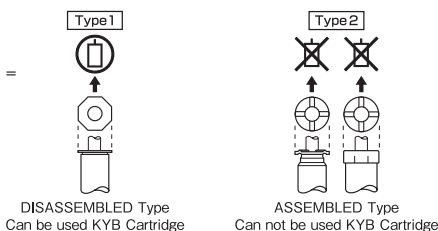

◆ In preparation ▼ While stocks last DAIHATSU

YEAR	MODEL	R • L	FRONT				R • L	REAR			
			K Y B No.		O. E. M. No.	K Y B No.		O. E. M. No.			
			OIL	GAS		OIL			GAS		
●HIJET											
	PERODUA RUSA				4851087Z06 4852087Z05		443149		○ ○	4853087Z03	

Note :
(Front)
O.E.M. NO. with Mark ★1) =

Must be identified if Disassembled type or Assembled type before order according to above drawings.

◆ In preparation ▼ While stocks last DAIHATSU

YEAR	MODEL	R • L	FRONT				R • L	REAR			
			K Y B No.		O. E. M. No.	K Y B No.		O. E. M. No.			
			OIL	GAS		OIL			GAS		
●HILINE											
62~68	F100, 108				41216331		443151	343339 553096	○ T	41216431	
62~68	F100V				41216331		443357	343375 553095	○ T	41236431	
62~70	F110, 118		443242		⊥ ⊕	42516331	443151	343339 553096	○ T	42516431	
64~70	V200		444025	344063 553058	○ ○ ○	42216331 56156331					
70/10~77/08	DV20		444025		○ ○ ○	5103633100					

●MATERIA/COO											
06/10~	ALL	R		338015	⊕	48510B1090 48510B1091 48510B1092 48510B1100 48510B1101 48510B1102 48510B1112 48510B1122		343406	⊕ ⊕	48531B1110 48531B1111 48531B1112 48531B1113 48531B1120 48531B1121 48531B1122 48531B1123	
		L		338016	⊕	48520B1010 48520B1012 48520B1020 48520B1022 48520B1032 48520B1042 48520B1101					

●MOVE											
95/08~	L601	R		333248	⊕	4851087281 4851087282 4851087289 4851087290 4851087298		442034	342021	⊕ ⊕	4853187285 4853187286 4853187294
		L		333249	⊕	4852087281 4852087282 4852087289 4852087290 4852087298					

●ROCKY/WILD CAT/FOUR TRACK											
84/04~93/04	F70, F75			343186 553113	⊥ ○	4851087606 4851087608 4851087680 4851087682 4851187680 9996301256257		343186 553113	⊥ ○	4853087607 4853087609 4853087612 4853087680 4853087682 4853187607 9996302256257	
84/08~93/04	F77, F87 (Pick Up)			343186 553113	⊥ ○	4851087606 4851087608 4851087680 4851087682 4851187680	443151	343339 553096	○ T	4853087605	
93/05~	F73, F78			344257 554089	⊥ ⊕	4851087625		344258 554090	⊥ ⊕	4853087616 4853087627	

●SIRION/STORIA											
98/01~00	M100 (1.0, 2WD) chassis No→M100 - 538945	R		332104	⊕	4851097202 4851097231 4851097240 4851097241 4851097249	442038		⊕ ⊕	4853197201 4853197202 4853197205 4853197206 4853197226	
		L		332105	⊕	4851097202 4852097231 4852097240 4852097241 4852097249					
98/01~00	M100 (1.0, 2WD) chassis No→M100 - 538945	R		332104	⊕	4851097202 4851097231 4851097240 4851097241 4851097249		342022	⊕ ⊕	4853197227 4853197231 4853197236 4853197238	
		L		332105	⊕	4851097202 4852097231 4852097240 4852097241 4852097249					
00~	M100 (1.0, 2WD) chassis NoM100 - 538946→ M101 (1.3, 2WD)	R		332110	⊕	4851097422 4851097424 4851097428		342022	⊕ ⊕	4853197235 4853197403 4853197409 4853197410	
		L		332111	⊕	4851097422 4852097424 4852097428					
98/04~00	M110 (1.0, 4WD) chassis No→M110 - 542039	R		332104	⊕	4851097203 4851097204 4851097242 4851097243 4851097245 4851097248		342023	⊕ ⊗	4853197203 4853197204 4853197228 4853197237	
		L		332105	⊕	4852097203 4852097204 4852097242 4852097243 4852097245 4852097248					

⊥ Upper stem
⊕ Eying with crosspin

T Lower stem
⊗ Special mounting

○ Eying
⊔ Cartridge

⊕ Eying with steel bushing
⊕ Sealed strut