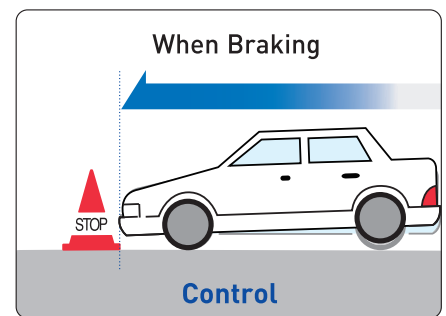

When Shock Absorbers Are Replaced...

Al Cambiar los Amortiguadores
更换SA后

When Shock Absorbers Are Worn... / Cuando los Amortiguadores Se Desgastan... / SA陈旧时

Replacement Checklist >>>

1. Distance traveled is over 50,000 km.
2. Tire treadwear indication
3. A seeming abnormality in shock absorbers: a leak in the oil seal, a noticeable dent in the outer shell, deterioration or damage to the rubber on the mounting bush

Puntos de Chequeo para Reemplazar >>>

1. Después de 50,000 km.
2. Señales de frenado, marcados por llantas
3. Desperfectos o daños exteriores en los amortiguadores: fugas y manchas de aceite, golpes o daños en el cuerpo del amortiguador, deterioro y desgaste de gomas, bujes y rodamientos

更换时的检查要领 >>>

1. 行驶距离超过五万公里。
2. 轮胎有打滑征兆
3. 减振器外观发现异常变化：油封处有渗漏现象，外壳有显著凹陷，底座部分的轴衬，橡胶老化或破损