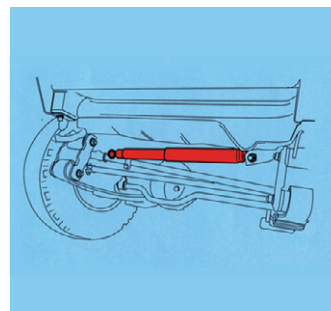

5. Steering Damper

Steering damper controls sudden steering wheel movements based on adjustments to road conditions.

La función de este amortiguador es controlar los movimientos bruscos del volante, brindando una mejor estabilidad en el manejo.

用于抑制路面原因引起的方向盘剧烈抖动的阻尼器。