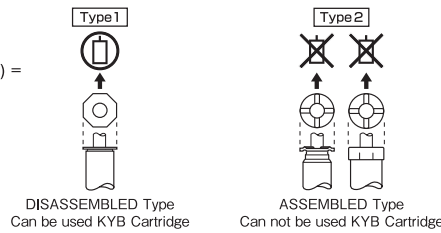

Note :
(Front)
O.E.M. NO. with Mark ★1) =

Must be identified if Disassembled type or Assembled type before order according to above drawings.

●HILINE											
62~68	F100, 108							443151 343339 553096		○	41216431
62~68	F100V							443357▼ 343375▼		○	41236431
62~70	F110, 118		443242		⊥ ⊕	42516331		443151 343339 553096		○	42516431
64~70	V200		444025 344063 553058		○	42216331 56156331					
70/10~77/08	DV20		444025 344063		○	5103633100					